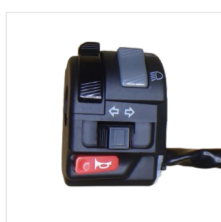

9020780089

YS 250 FAZER 06-10 / LIMITED EDITION 08-10